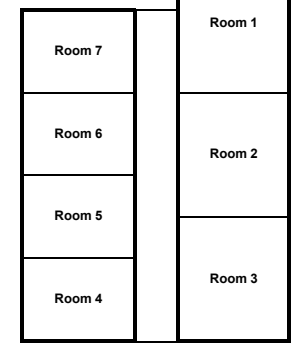

Junior Play Equipment

Play Equipment

Basketball Courts Mini Tennis

Bird Crescent

Turner Street